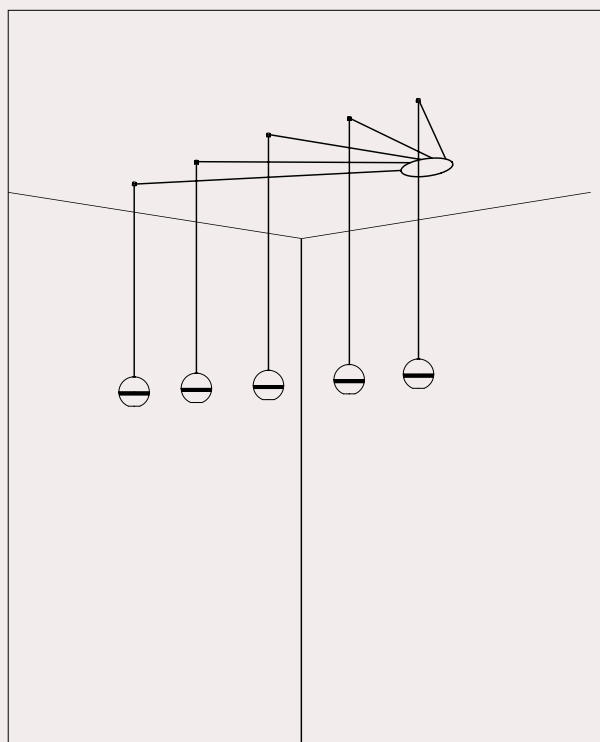

Esempi di composizione | Examples of composition

3

1 pcs.

294.11.ON / MM

Rosone per max. 6 sospensioni
Canopy for max. 6 pendants

+

5 pcs.

294.14.ON / MM

Fermacavo
Fairlead for cable