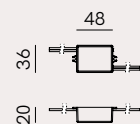

CE IP20 DALI/PUSH/1-10V dimm

2 Drivers included

294.13.ON / MM

Rosone da incasso per max. 1 sospensione
Recessed canopy for max. 1 pendant

CE IP20

294.14.ON / MM

Fermacavo
Fairlead for cable

CE IP20