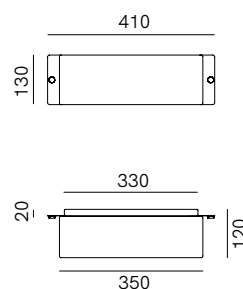

SPECIFICHE TECNICHE | TECHNICAL DATA

Tipologia Type	parete wall
Ambiente Environment	outdoor
Materiali Materials	RR: Rame Copper RF: Rame - ferro Copper - iron
Fonte luminosa Light source	2 x Max 15W LED E27 (non inclusa not included)
Tensione Voltage	240 Vac 50-60 Hz
Dimmerazione Dimming	Taglio di fase IGBT / TRIAC Phase cut IGBT / TRIAC
Scatole Boxes	1
Volume totale Total volume	0,046 m ³
Peso lordo Gross weight	4 kg
Certificazioni Certifications	CE IP54