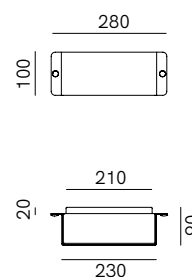

SPECIFICHE TECNICHE | TECHNICAL DATA

Tipologia Type	parete wall
Ambiente Environment	outdoor
Materiali Materials	RF: Rame - ferro Copper - iron RR: Rame Copper
Fonte luminosa Light source	1 x Max 15W LED E27 (non inclusa not included)
Tensione Voltage	240 Vac 50-60 Hz
Dimmerazione Dimming	Taglio di fase IGBT / TRIAC Phase cut IGBT / TRIAC
Scatole Boxes	1
Volume totale Total volume	0,024 m ³
Peso lordo Gross weight	2 kg
Certificazioni Certifications	CE  IP54