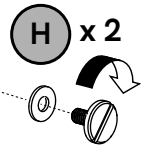

1

IT  **USARE TASSELLI E VITI APPROPRIATE (NON FORNITI)**

EN  **USE APPROPRIATE DOWELS AND SCREWS (NOT SUPPLIED)**

2

IT	N = blu	L = marrone
	⊕ = giallo / verde	
EN	N = blue	L = brown
	⊕ = yellow / green	

3