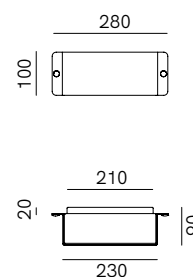

SPECIFICHE TECNICHE | TECHNICAL DATA

Tipologia Type	parete wall
Ambiente Environment	outdoor
Materiali Materials	RF: Rame - ferro Copper - iron RR: Rame Copper
Fonte luminosa Light source	1 x Max 15W LED E27 (non inclusa not included)
Tensione Voltage	240 Vac 50-60 Hz
Dimmerazione Dimming	Taglio di fase IGBT / TRIAC Phase cut IGBT / TRIAC
Scatole Boxes	1
Volume totale Total volume	0,020 m ³
Peso lordo Gross weight	4 kg
Certificazioni Certifications	CE EAC  IP54