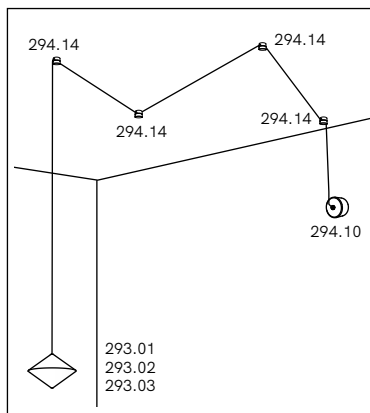

CODES
294.01 - 294.02 - 294.03

LED 6W

2700K

750lm

CRI 90

700 mA - 9 V

IP 20

IT

ATTENZIONE! - Prima di installare o fare manutenzione al prodotto è necessario visionare le **Avvertenze generali** utilizzando il **QR code** in copertina.

EN

WARNING! - Before installing or maintaining the product it is necessary to read the **General Warnings** using the **QR code** on the cover.

1