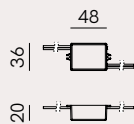

ALI0019

Alimentatore per 1 sospensione
Driver for 1 pendant

CE IP20 9V 700mA TRIAC dimm