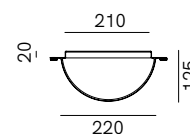

SPECIFICHE TECNICHE | TECHNICAL DATA

Tipologia Type	parete wall
Ambiente Environment	outdoor
Materiali Materials	RF: Rame - ferro Copper - iron RR: Rame Copper
Fonte luminosa Light source	1 x Max 15W LED E27 (non inclusa not included)
Tensione Voltage	240 Vac 50-60 Hz
Dimmerazione Dimming	Taglio di fase IGBT / TRIAC Phase cut IGBT / TRIAC
Scatole Boxes	1
Volume totale Total volume	0,020 m ³
Peso lordo Gross weight	2 kg
Certificazioni Certifications	CE EAC  IP54