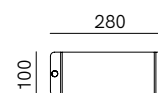

SPECIFICHE TECNICHE | TECHNICAL DATA

Tipologia Type	parete wall
Ambiente Environment	outdoor
Materiali Materials	RF: Rame - ferro Copper - iron RR: Rame Copper
Fonte luminosa Light source	1 x Max 15W LED E27 (non inclusa not included)
Tensione Voltage	240 Vac 50-60 Hz
Dimmerazione Dimming	Taglio di fase IGBT / TRIAC Phase cut IGBT / TRIAC
Scatole Boxes	1
Volume totale Total volume	0,020 m ³
Peso lordo Gross weight	2 kg
Certificazioni Certifications	CE EAC  IP54