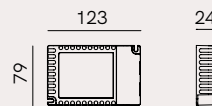

ALI0020

Alimentatore per 2-6 sospensioni con collegamento in serie.
Driver for 2-6 pendants, with series connection.

CE IP20 9V 700mA DALI/PUSH/1-10V dimm