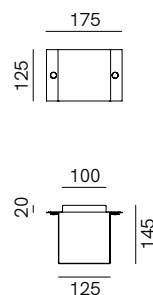

SPECIFICHE TECNICHE | TECHNICAL DATA

Tipologia Type	parete wall
Ambiente Environment	outdoor
Materiali Materials	RF: Rame - ferro Copper - iron RR: Rame Copper
Fonte luminosa Light source	1 x Max 5W LED G9 (non inclusa not included)
Tensione Voltage	240 Vac 50-60 Hz
Dimmerazione Dimming	Taglio di fase IGBT / TRIAC Phase cut IGBT / TRIAC
Scatole Boxes	1
Volume totale Total volume	0,032 m ³
Peso lordo Gross weight	2 kg
Certificazioni Certifications	CE ENEC IP54