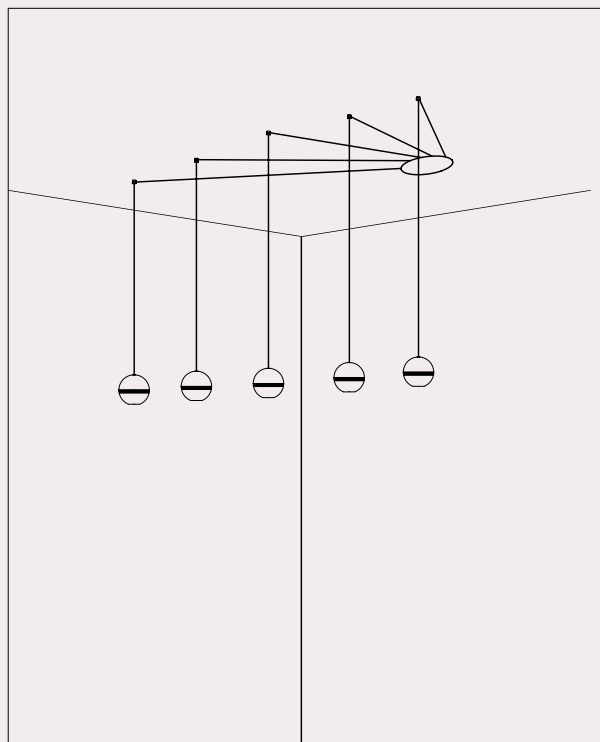

Esempi di composizione | Examples of composition

3

1 pcs.

294.11.ON / MM

Rosone per max. 6 sospensioni
Canopy for max. 6 pendants

+

5 pcs.

294.14.ON / MM

Fermacavo
Fairlead for cable