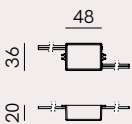

CE IP20 DALI/PUSH/1-10V dimm

2 Drivers included

294.13.ON / MM

Rosone da incasso per max. 1 sospensione
Recessed canopy for max. 1 pendant

CE IP20

294.14.ON / MM

Fermacavo
Fairlead for cable

CE IP20