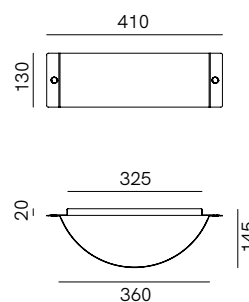

SPECIFICHE TECNICHE | TECHNICAL DATA

Tipologia Type	parete wall
Ambiente Environment	outdoor
Materiali Materials	RF: Rame - ferro Copper - iron RR: Rame Copper
Fonte luminosa Light source	1 x Max 15W LED E27 (non inclusa not included)
Tensione Voltage	240 Vac 50-60 Hz
Dimmerazione Dimming	Taglio di fase IGBT / TRIAC Phase cut IGBT / TRIAC
Scatole Boxes	1
Volume totale Total volume	0,040 m ³
Peso lordo Gross weight	2 kg
Certificazioni Certifications	CE EAC  IP54