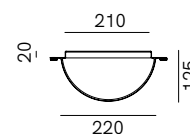

SPECIFICHE TECNICHE | TECHNICAL DATA

Tipologia Type	parete wall
Ambiente Environment	outdoor
Materiali Materials	RF: Rame - ferro Copper - iron RR: Rame Copper
Fonte luminosa Light source	1 x Max 15W LED E27 (non inclusa not included)
Tensione Voltage	240 Vac 50-60 Hz
Dimmerazione Dimming	Taglio di fase IGBT / TRIAC Phase cut IGBT / TRIAC
Scatole Boxes	1
Volume totale Total volume	0,024 m ³
Peso lordo Gross weight	2 kg
Certificazioni Certifications	CE IP54